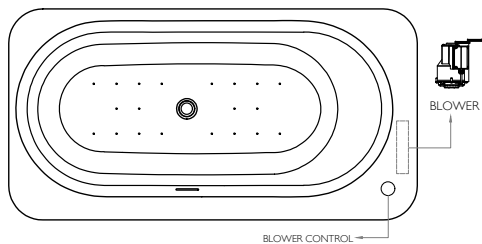

* ONE YEAR GUARANTEE SERVICE CONTRACT AVAILABLE

Oblique
Inset Bathtub
in Bagnoquartz
with Overflow
with Waste
1800 x 930 x 520 mm
Matt White

Invisible Spa System

20 Invisible Air jets with Electronic Control Switch, On/Off Controls