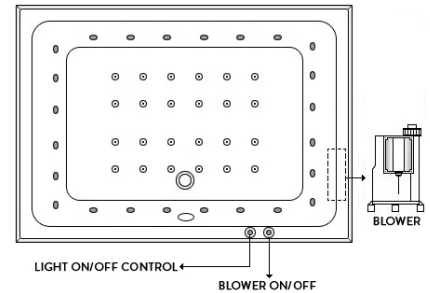

System Luxury SPA

Luxury SPA System with 24 Spa Air Jets and 24 Chromotherapy Lights, with Electronic Touch Controls

System Platinum

Luxury SPA System with 8 Midi Jets, 72 Nano Jets, 24 Spa Air Jets, 24 Chromotherapy Lights, with Electronic Touch Controls