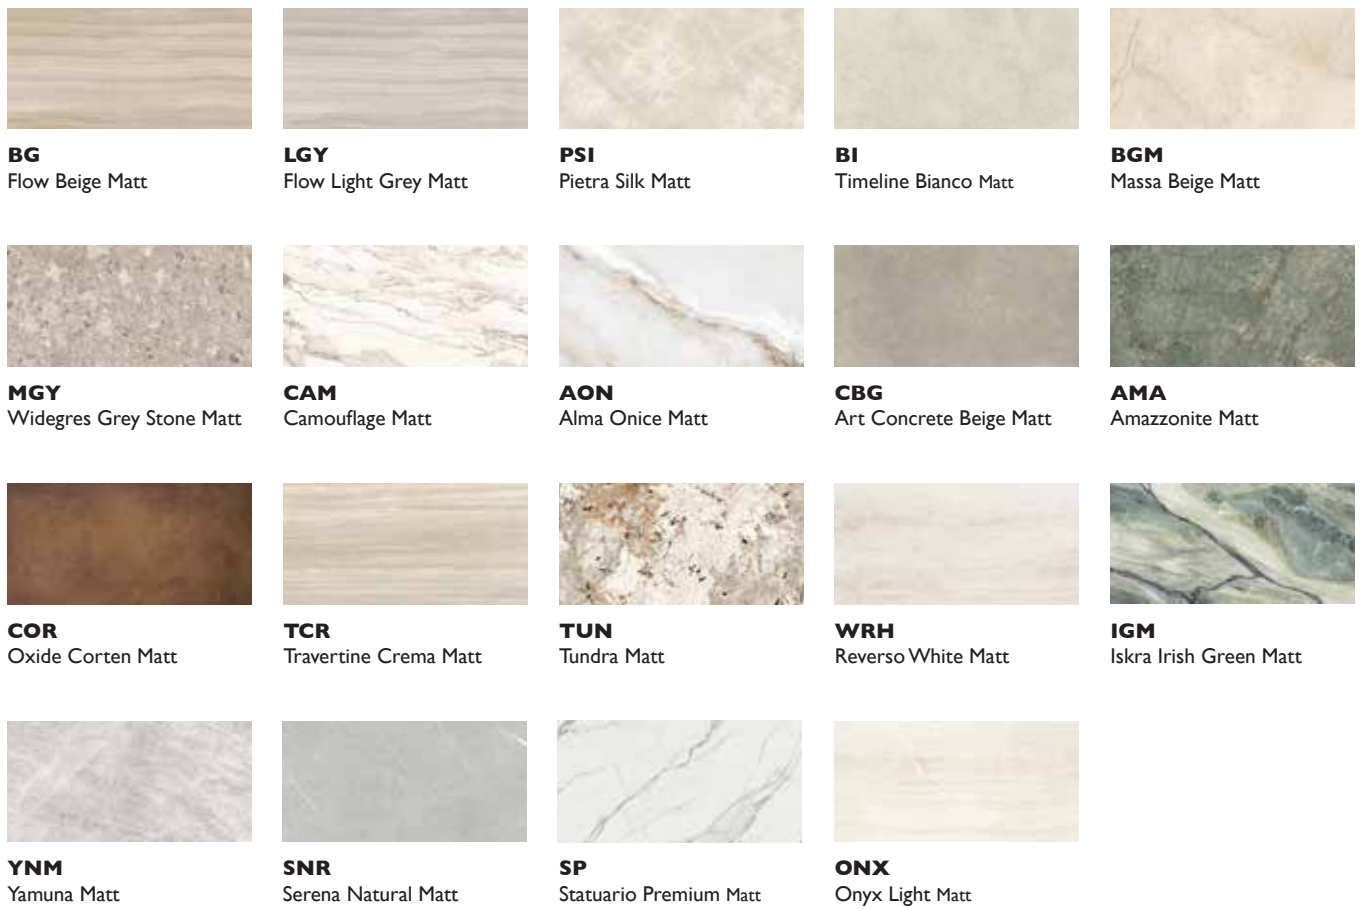

Porcelain Material - Tile Thickness 6 - 6.5 mm