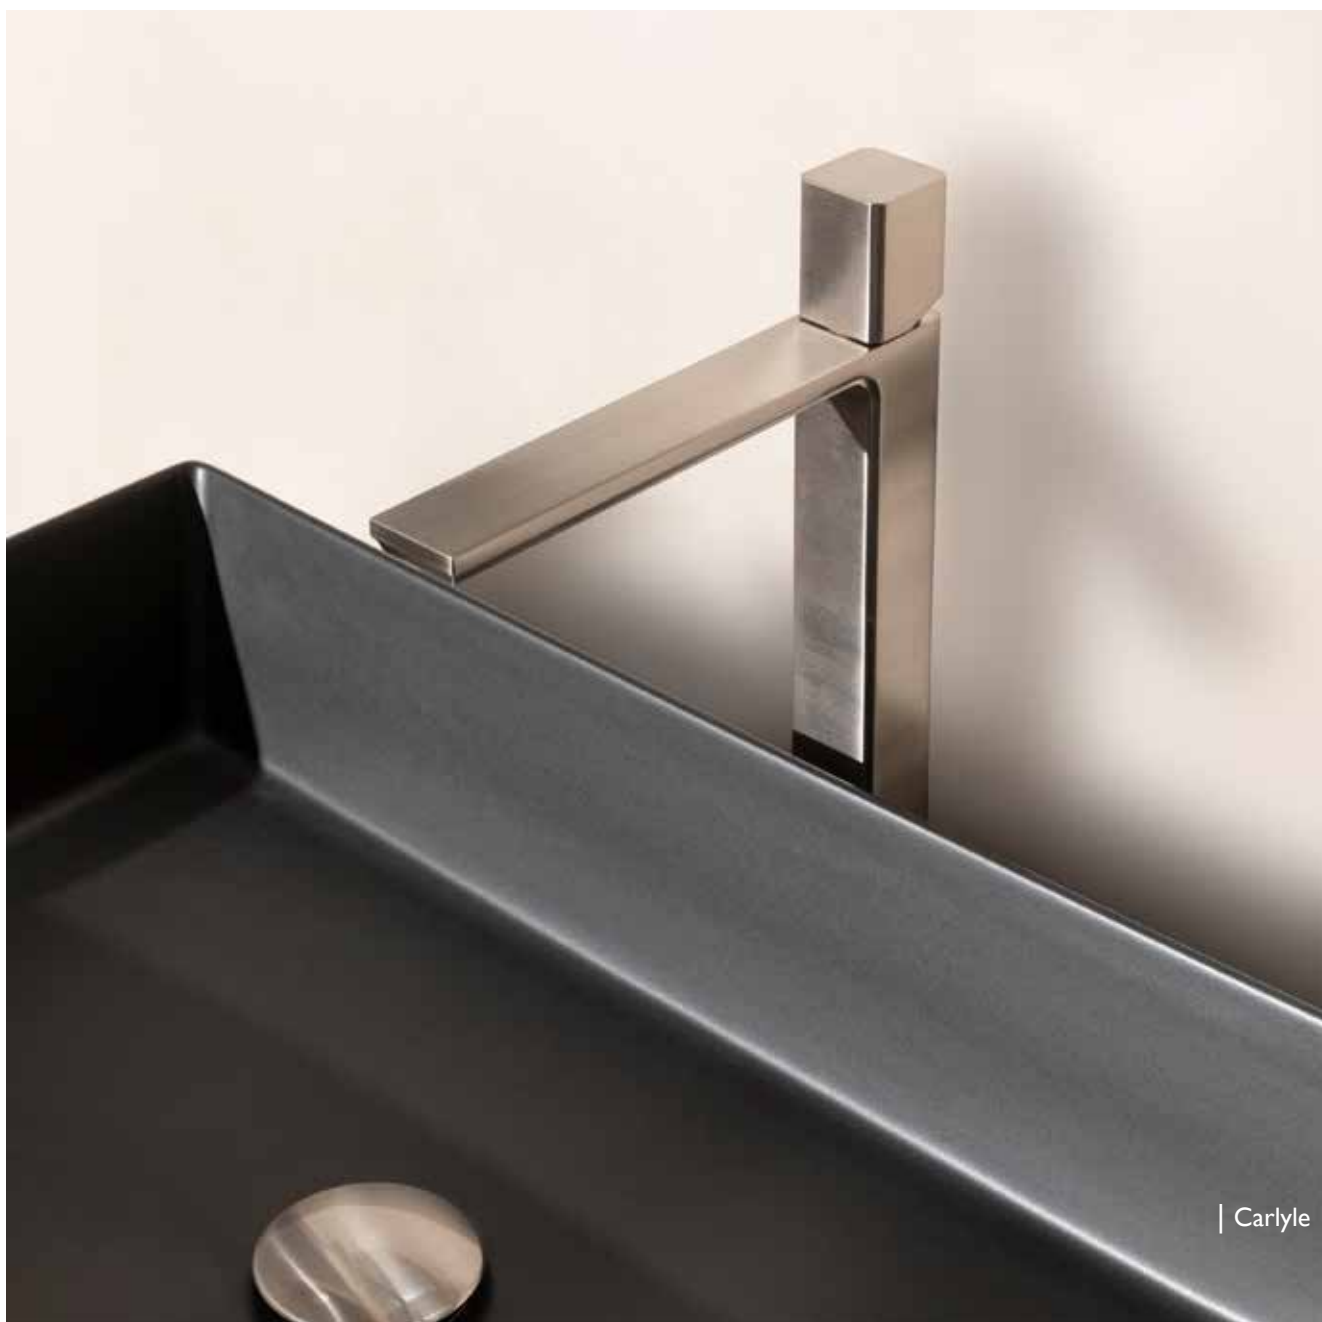

Produced at our facilities near Lake Orta, Northern Italy, BAGNODESIGN uses centuries-old local craftsmanship to produce brass tap, shower and thermostatic mixers.

As a globally recognised innovator of luxury mixers, we have a comprehensive offering with

complementary accessories available in 19 stunning finishes, including the latest Armour finishes. From hotel-luxe and mid-century modern, to jewellery-inspired, contemporary minimal and industrial chic, we offer stand-out styles to suit any scheme.

All BAGNODESIGN mixers are compatible with your household water system pressure.