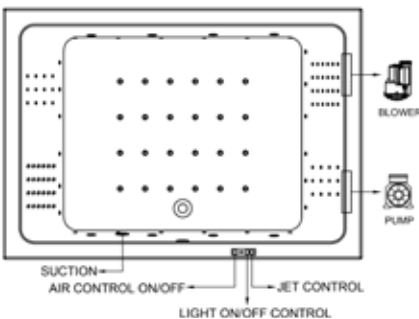

System Luxury SPA

Luxury SPA System with 24 Spa Air Jets and 24 Chromotherapy Lights, with Electronic Touch Controls

System Platinum

Luxury SPA System with 8 Midi Jets, 72 Nano Jets, 24 Spa Air Jets, 24 Chromotherapy Lights, with Electronic Touch Controls