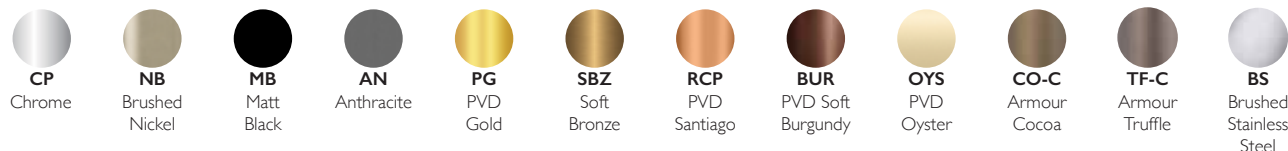

Mezzanine

Square Shower Head
with 1/2" Connection
Min. Operating Pressure 0.5 bar LP

(Can be disassembled for cleaning)

	250 x 250 x 8 mm	₪	US$
BDD-MEZ-510-A-XXX	CP	1260.00	343.00
	NB	1415.00	386.00
	SBZ	1945.00	530.00
	AN	2145.00	584.00
	OYS	2475.00	674.00
BDD-MEZ-514-XXX	400 x 400 x 8 mm		
	CP	1390.00	379.00
	NB	1525.00	416.00
	MB	1650.00	450.00
	SBZ	2165.00	590.00
	AN	2235.00	609.00
BUR, OYS	2470.00	673.00	

Zephyr

Square Shower Head
with 1/2" Connection
250 x 250 x 8 mm
Min. Operating Pressure 0.5 bar LP

		₪	US$
BDD-ZEP-512-PG	PVD Gold	1545.00	421.00

SHOWER ARMS

Fonteyn

Wall Shower Arm
with 1/2" Connection
400 mm

NEW

		₪	US$
BDD-FTY-550-XXX	CP	525.00	143.00
	CO-C, NB	725.00	198.00
	SBZ	800.00	218.00
	OYS	1460.00	398.00

Beach House

Wall Shower Arm
with 1/2" Connection
Stainless Steel Grade 316
350 mm

		₪	US$
BDD-BCH-550-XXX	BS	340.00	93.00
	CO-C, TF-C	435.00	119.00
	OYS	675.00	184.00

Universal

Wall Shower Arm
with 1/2" Connection
500 mm

NEW

		₪	US$
BDD-ROU-312050-XXX	CP	395.00	108.00
	NB	440.00	120.00
	MB	505.00	138.00
	SBZ	660.00	180.00
	AN, BUR, OYS	680.00	185.00
	RCP	750.00	204.00

Zephyr

Wall Shower Arm
with 1/2" Connection
402 mm

		₪	US$
BDD-ZEP-550-XXX	CP	445.00	121.00
	NB	500.00	136.00
	OYS	515.00	140.00
	MB	715.00	195.00
	AN, SBZ	730.00	199.00
	A-BUR	770.00	210.00
	PG	820.00	223.00

Shower Arms suitable for use with BAGNODESIGN Shower Heads

FINISHES: (Replace XXX with colour suffix when ordering)