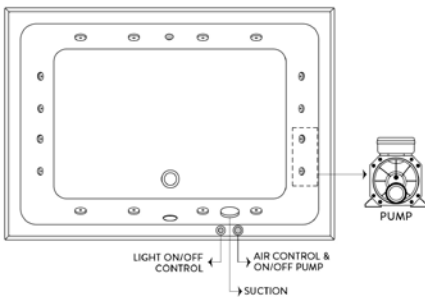

System 8C - Deluxe Whirlpool

8 Self-Draining Whirlpool Jets, Pneumatic Control Switch, 4 Back & 4 Feet Jets, Underwater Lighting