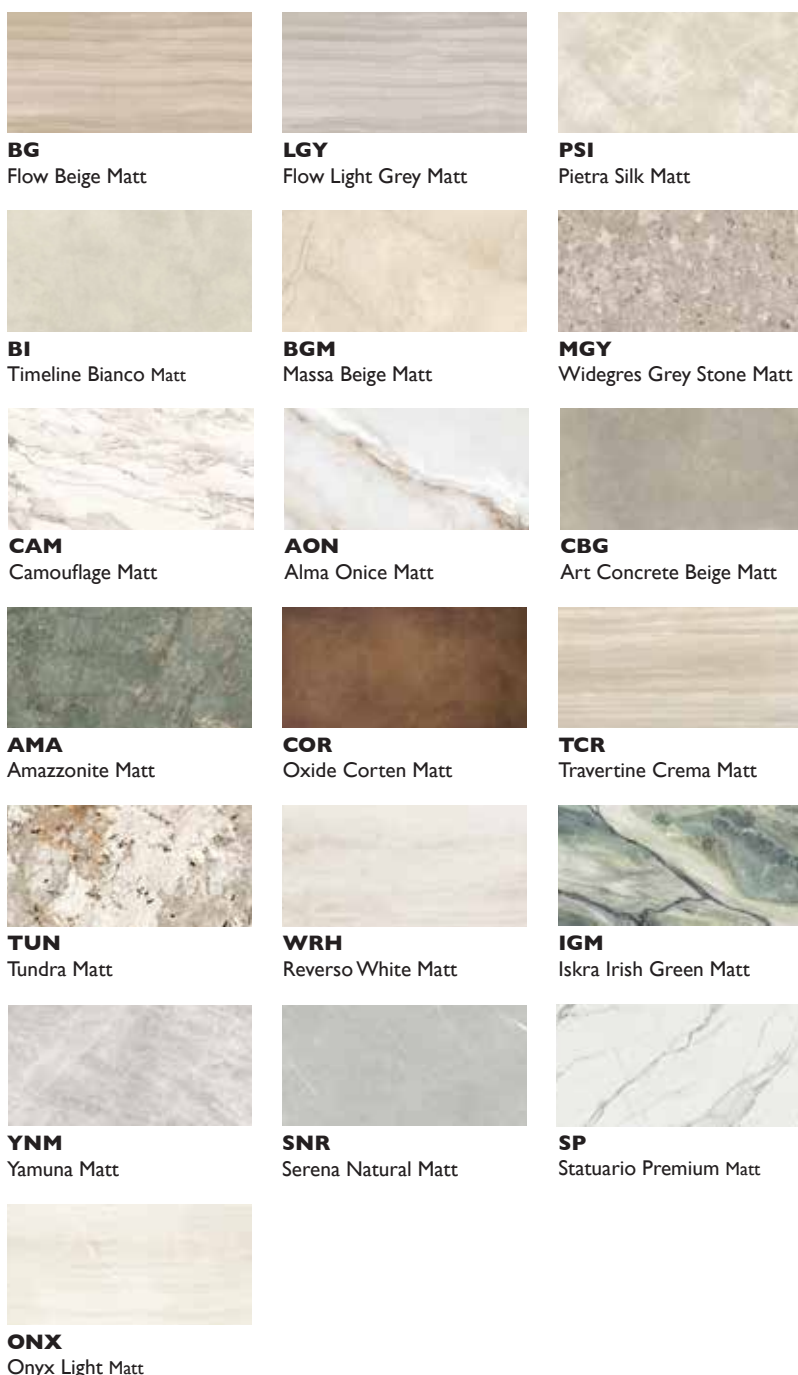

Elevate your living space to new heights of elegance and add a personal touch with our beautiful porcelain wall décor. Our range includes a variety of standard models, complete with brackets and backlit lighting, and available in 19 on-trend Alpine finishes that are sure to impress. Whether you are looking to create a cosy and inviting atmosphere or a sleek and modern vibe, our collection has something to suit your taste.

But that is not all. If you are looking for something truly unique and personalised, you can create your own bespoke design with the help of our skilled artisans within our Slab Fabrication facility. Using 6 mm porcelain slabs to match or contrast with your existing wall and floor tiles, our expert team crafts your bespoke design in-house to create a stunning look for your home.

For further information, please contact our sales team.

Porcelain Material - Tile Thickness 6 - 6.5 mm

MIRRORS