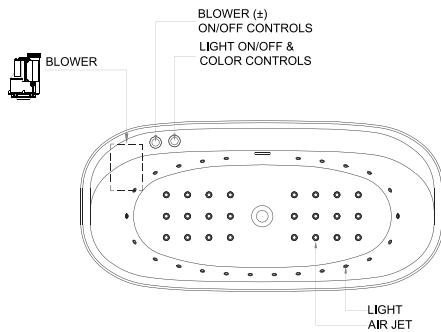

System Luxury SPA

Luxury SPA System with 24 Spa Air Jets and 24 Chromotherapy Lights,
with Electronic Touch Controls

System Lightstream

48 Nano Air Jets, 24 Chromotherapy Lights with Electronic Control
Switch