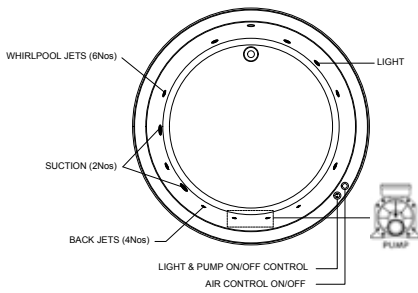

System 6BSF - Deluxe SPA

6 Self-Draining Whirlpool Jets, Electronic Control Switch, 4 Back Jets, Underwater Lighting