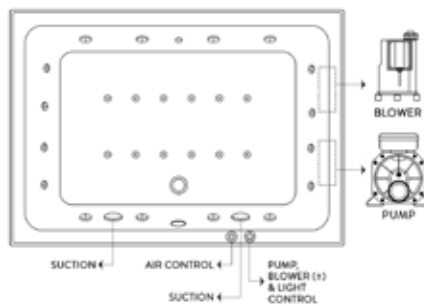

System Luxury SPA

Luxury SPA System with 24 Spa Air Jets and 24 Chromotherapy Lights, with Electronic Touch Controls

System Platinum

Luxury SPA System with 8 Midi Jets, 72 Nano Jets, 24 Spa Air Jets, 24 Chromotherapy Lights, with Electronic Touch Controls