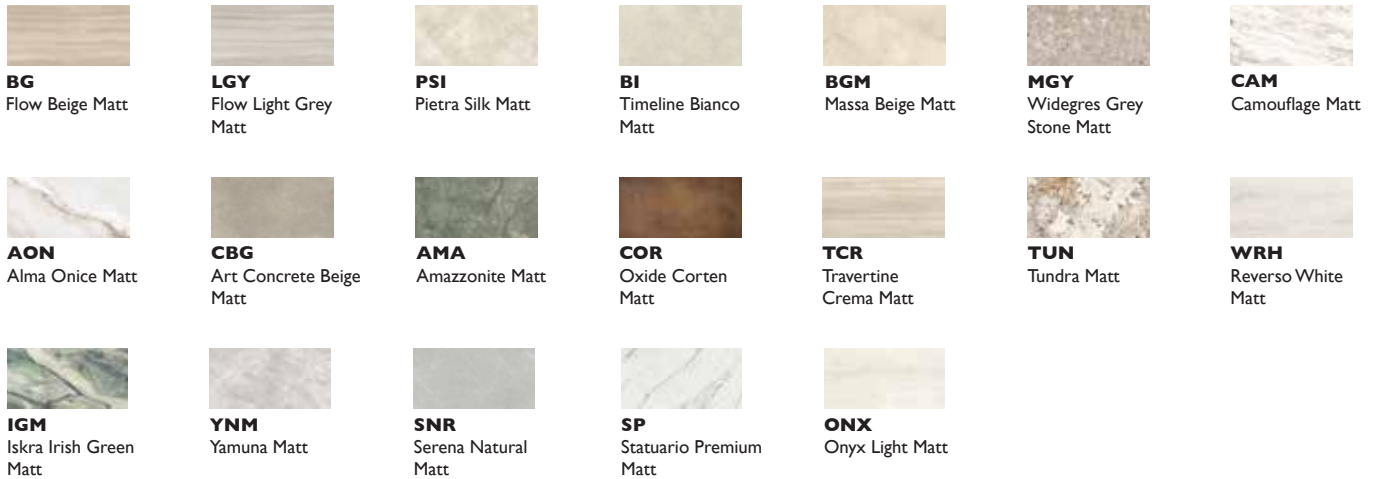

PORCELAIN FINISHES:

BATHING & WELLNESS

The Alpine mixer plinth boxes are constructed from Wedi board. By choosing the Wedi plinth box, you can select the desired 6 - 6.5 mm porcelain slab and clad the box to complete the bath mixer plinth box.

Please speak to our sales team for more information on fixing positions, access points and recommended fixing material such as adhesives.