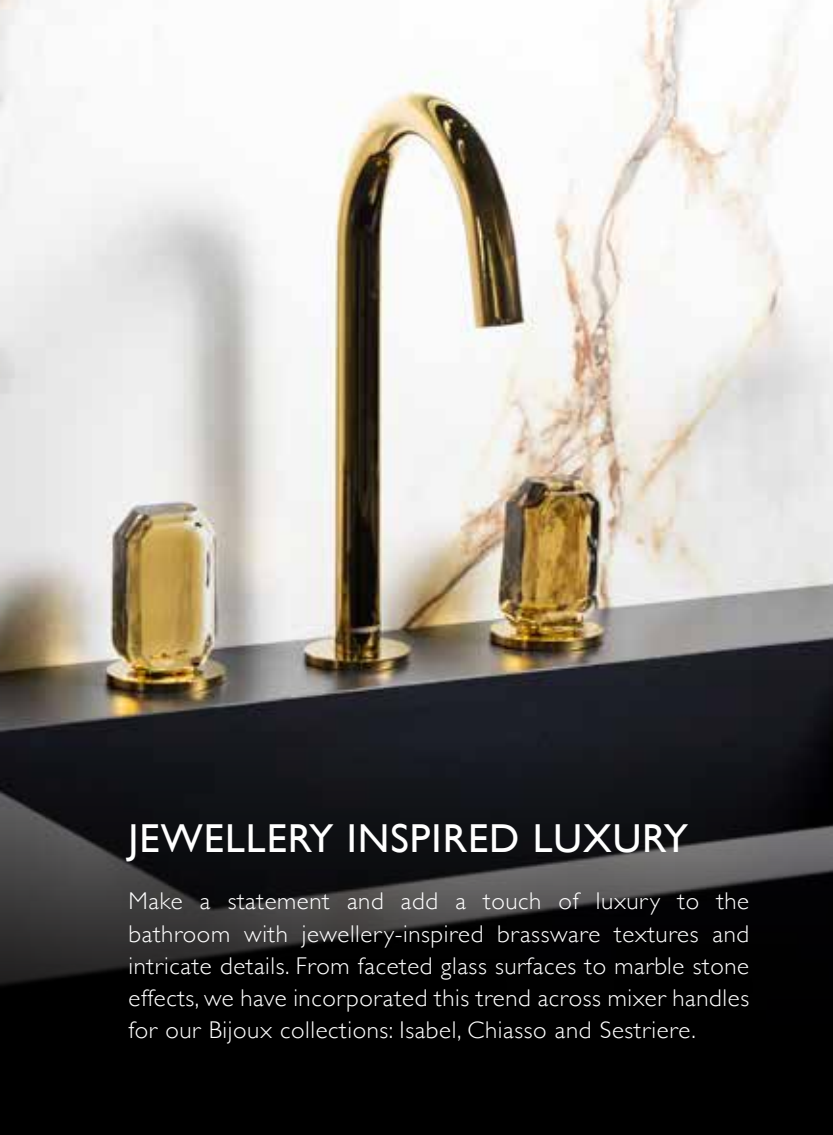

BE INSPIRED

5-STAR HOTEL GLAMOUR

As homeowners seek more 'quiet luxury' for their interiors, there is a significant trend in borrowing from high-end hotel design to elevate the home environment. The Carlyle collection leads with this aspiration, blending understated luxury with refined detailing to offer a complete bathroom solution inspired by glamorous 5-star hotel living. Developed with a premium finish in mind, Carlyle range provides a compelling new proposition for those seeking timeless, beautiful design with modern functionality.