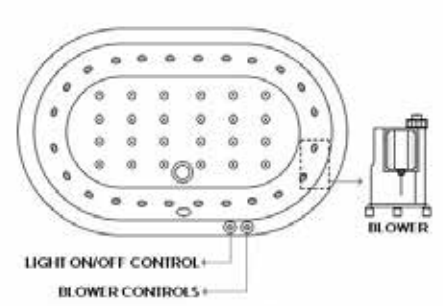

System LUXSPA - Luxury Spa

Luxury Spa System with 24 Spa Air Jets and 24 Chromotherapy Lights, with Electronic Touch Controls