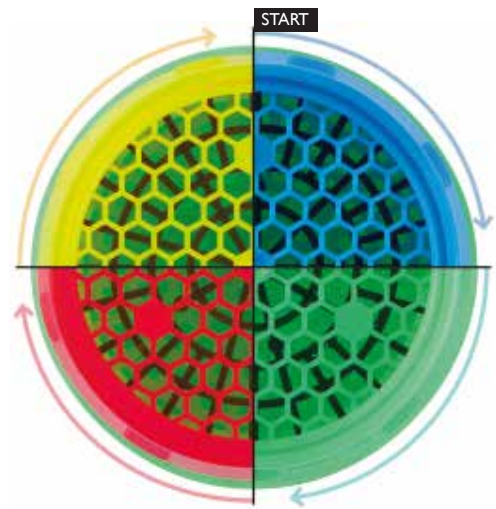

HONEYCOMB Clinic Aerators

- The integrated flow limiter (Flow Class Z) ensures a constant water flow: 7.5-9 l/min @ 3 bar. This type of flow restriction makes a significant contribution to preventing unnecessary contamination as a result of water spray
- laminar stream
- only drinking water compliant materials used, as certified according to KTW (UBA), DVGW 270, etc.
- improved safety and hygiene thanks to an effective four-colour concept – each colour symbolises a replacement cycle. This means it is easy to recognise and monitor whether replacement is taking place regularly and correctly
- minimal spray and aerosol formation, therefore minimised risk of infection with waterborne legionella or pseudomonas bacteria

		€	US$
NEO-40-2102-0A0	Blue		
NEO-40-2102-0B0	Green	15.00	4.00
NEO-40-2102-0C0	Red		
NEO-40-2102-0F0	Yellow		

FOUR COLOURS, MORE SAFETY