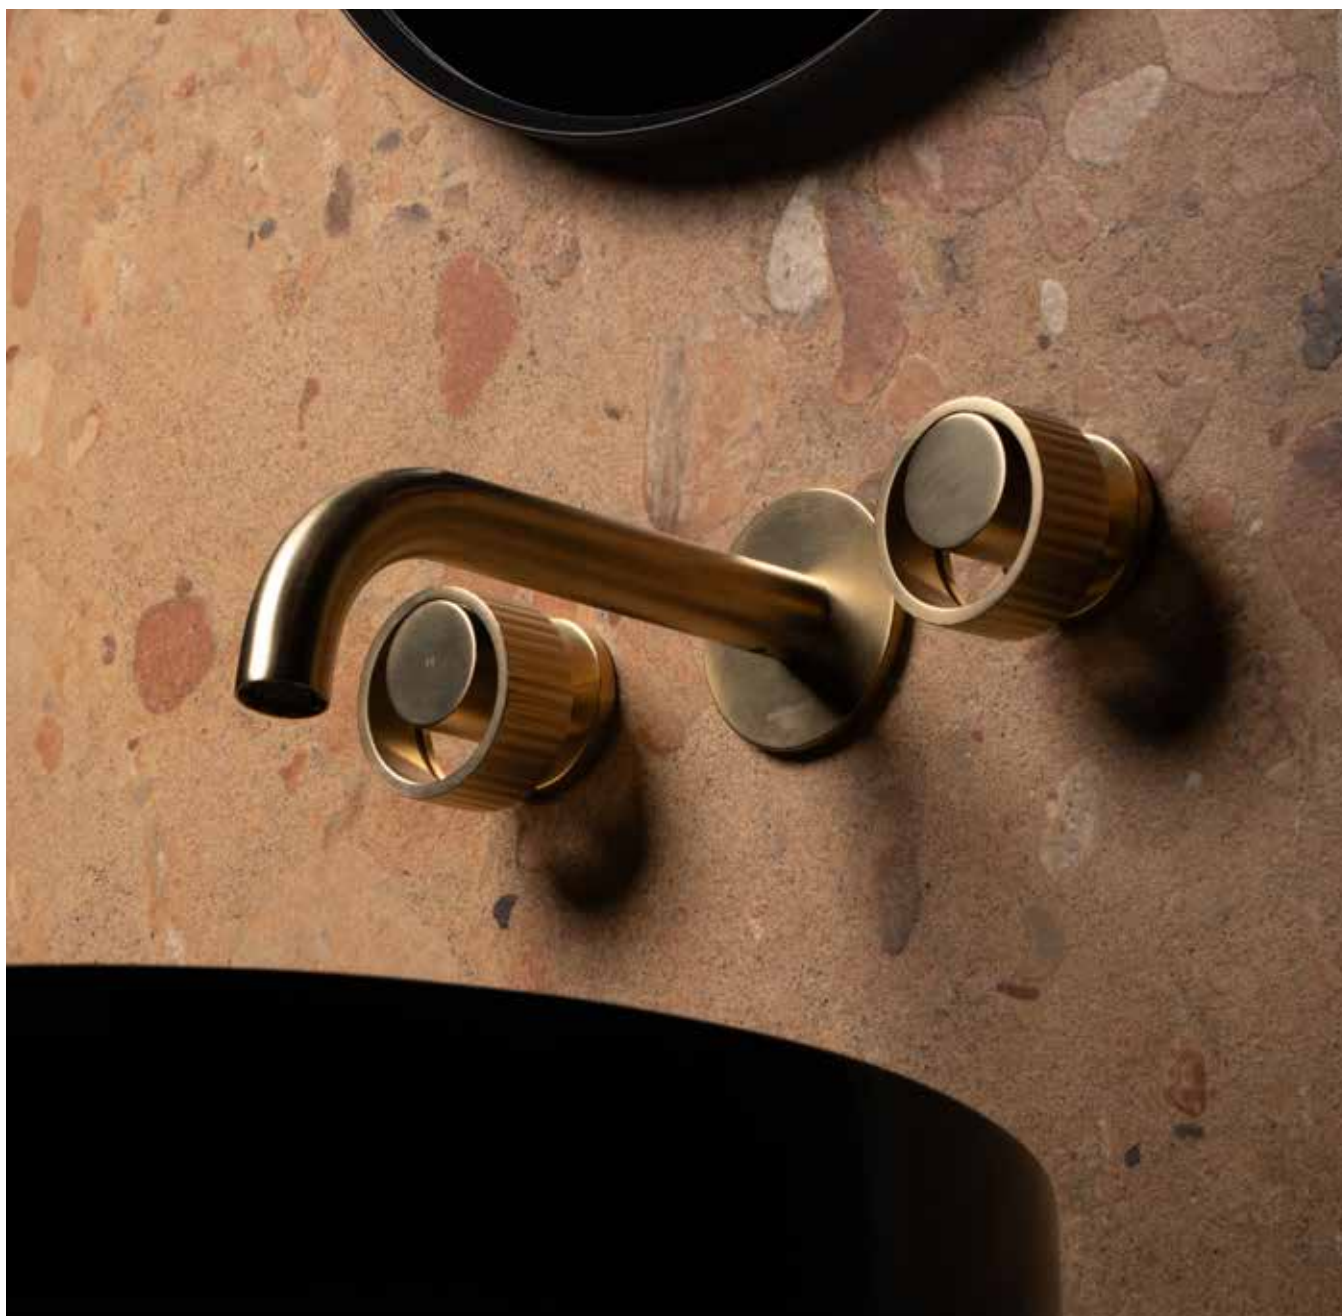

OROLOGY

Mono Basin Mixer
without Waste
with 3/8" Flexible Pipes
Min. Operating Pressure 0.5 bar LP

		₪	US$
BDM-ORO-301S-XXX	CP	1940.00	529.00
	NB	2795.00	762.00
	AN, SBZ	3090.00	842.00
	OYS, PG	3405.00	928.00

3 Hole Deck Mounted Basin Mixer
without Waste
Min. Operating Pressure 0.2 bar LP

		₪	US$
BDM-ORO-303S-XXX	CP	2250.00	613.00
	NB	3090.00	842.00
	AN, SBZ	3325.00	906.00
	OYS, PG	3670.00	1000.00