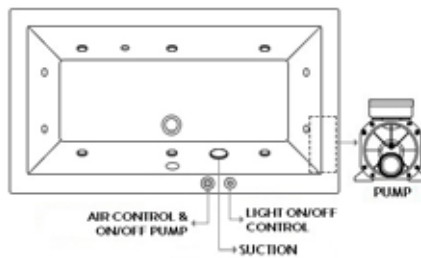

SPA BATHS

Corsair Grande

Inset Bathtub
with Overflow
1800 x 1000 x 420 mm
White

Recommended Waste BDP-WBT-110-90U-B- (Bath Pop-up Waste)

		₹	US$
BDB-COR-G880-WH	Inset Bathtub	3310.00	902.00
BDW-COR-G6A20-WH	with Whirlpool System 6A	8845.00	2410.00
BDW-COR-G6B21-WH	with Whirlpool System 6B	10460.00	2850.00
BDW-COR-G6E21-WH	with Whirlpool System 6E	14485.00	3947.00
BDW-COR-G6ESF21-WH	with Whirlpool System 6ESF	19185.00	5228.00
BDB-LEG-A540-A-BK	Leg Set (Not Required with Whirlpool)	205.00	56.00

BATHING &
WELLNESS

System 6A - Standard Whirlpool

6 Self-Draining Whirlpool Jets, Pneumatic Control Switch

System 6B - Deluxe Whirlpool

6 Self-Draining Whirlpool Jets, Pneumatic Control Switch, 2 Back & 2 Feet Jets, Underwater Lighting

System 6E - Deluxe SPA

6 Self-Draining Whirlpool Jets, Pneumatic Control Switch, 2 Back & 2 Feet Jets, Underwater Lighting, 12 Spa Air Jets on Bathtub Base

System 6ESF - Deluxe Spa

6 Self-Draining Whirlpool Jets, 12 Spa Air Jets on the Bathtub Base, Electronic Control Switch, 2 Back & 2 Feet Jets, Underwater Lighting

All bathtubs supplied as standard without tap holes and without leg set

All whirlpools require access panel and air ventilation. Relocation of pump and blower from right or left based on site condition (on special request from client).

All whirlpool and SPA systems have dry run protection / All whirlpool systems are supplied with leg sets.

BAGNODESIGN recommends the use of a qualified electrician for all installations.

For additional BAGNODESIGN Bath Waste options see page 502.

* ONE YEAR GUARANTEE SERVICE CONTRACT AVAILABLE