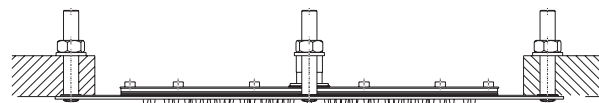

RECESSED SHOWER HEADS

Beach House

Recessed Shower Head
with 2 Functions
Rain & Laminar Jet
with 1/2" Connection
Stainless Steel Grade 316
Dia. 440 x 2 mm
Min. Operating Pressure 1.0 bar MP

NEW

A Slim Shower Head with the main body hidden away providing a minimalistic look