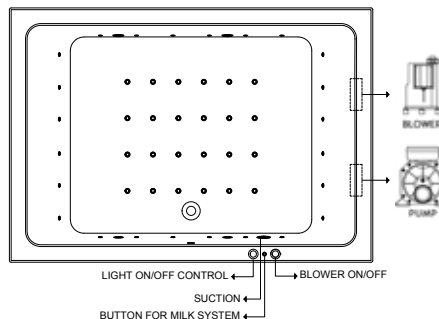

Luxury SPA Whirlpool + Milk System

Luxury Spa System + Milk System with 24 Spa Jets, 24 Chromotherapy Lights, Self Clean System, Dry Run Protection, 700-850W Blower, with Electronic Control Switch