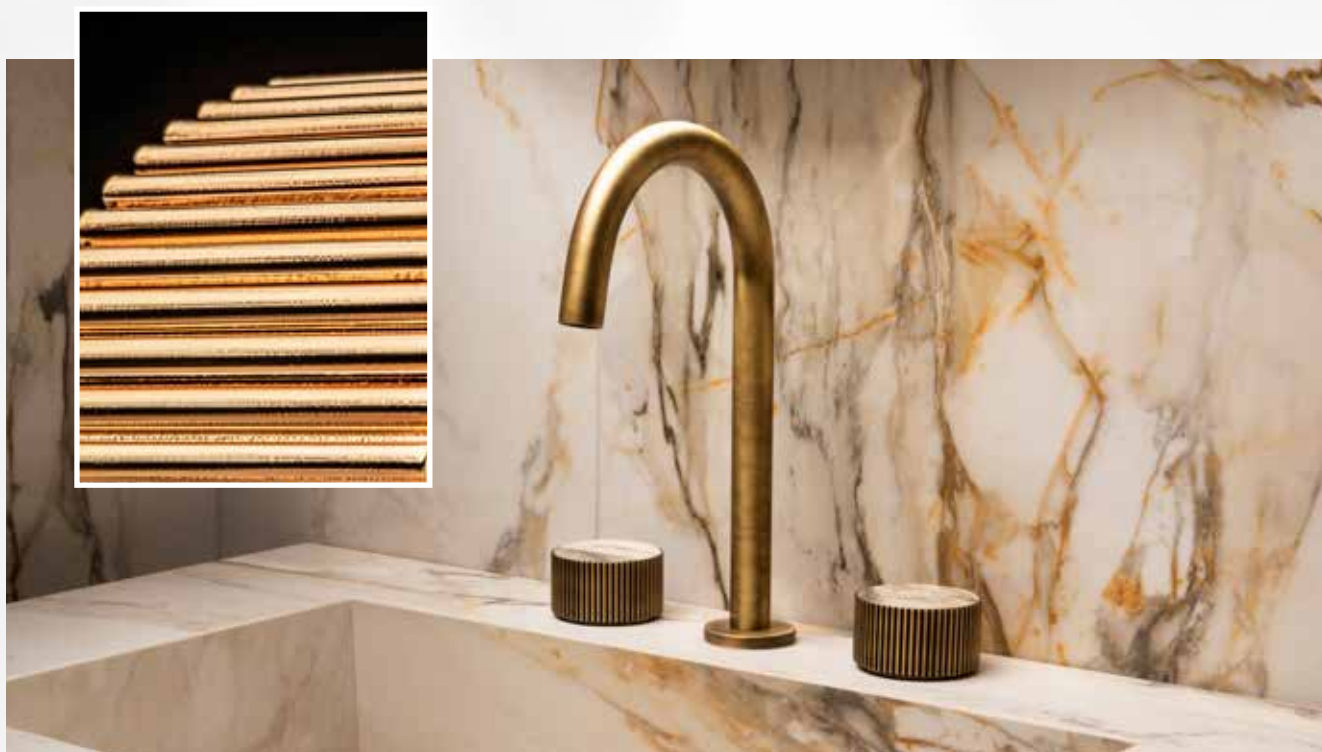

CHIASO

Combining fluting with natural stone, Chiasso is a contemporary collection of basin and shower mixers available in five versatile brassware finishes and 9 beautiful porcelain accent inserts. The inserts on the handles are customisable, with the opportunity to correspond with Alpine washbasins and countertops.