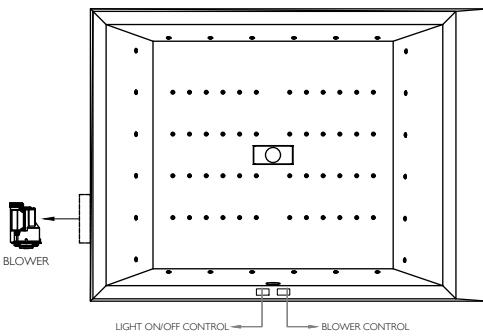

FINISHES:

System Lightstream

48 Nano Air Jets, 24 Chromotherapy Lights with Electronic Control Switch