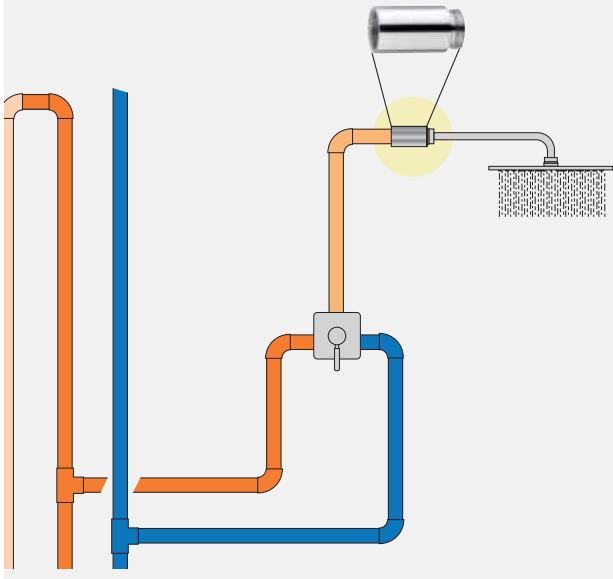

- Thermostatic temperature detector.
- Electroplated brass body.
- Water flow is blocked if temperature goes above 48°C.
- Self reactivation when the temperature decreases.