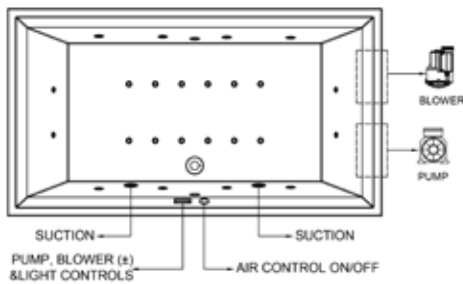

System 8ESF - Deluxe SPA

8 Self-Draining Super Flat Whirlpool Jets, Electronic Control Switch, 2 Back & 2 Feet Jets, Underwater Lighting, 12 SPA Air Jets