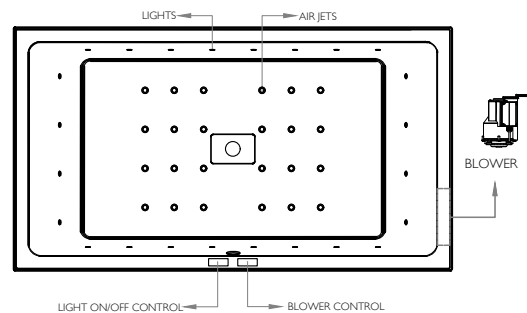

FINISHES: (Replace XXX with colour suffix when ordering)

White

Matt White

System Lightstream

48 Nano Air Jets, 24 Chromotherapy Lights with Electronic Control Switch

System Luxury SPA

Luxury SPA System with 24 Spa Air Jets and 24 Chromotherapy Lights, with Electronic Touch Controls