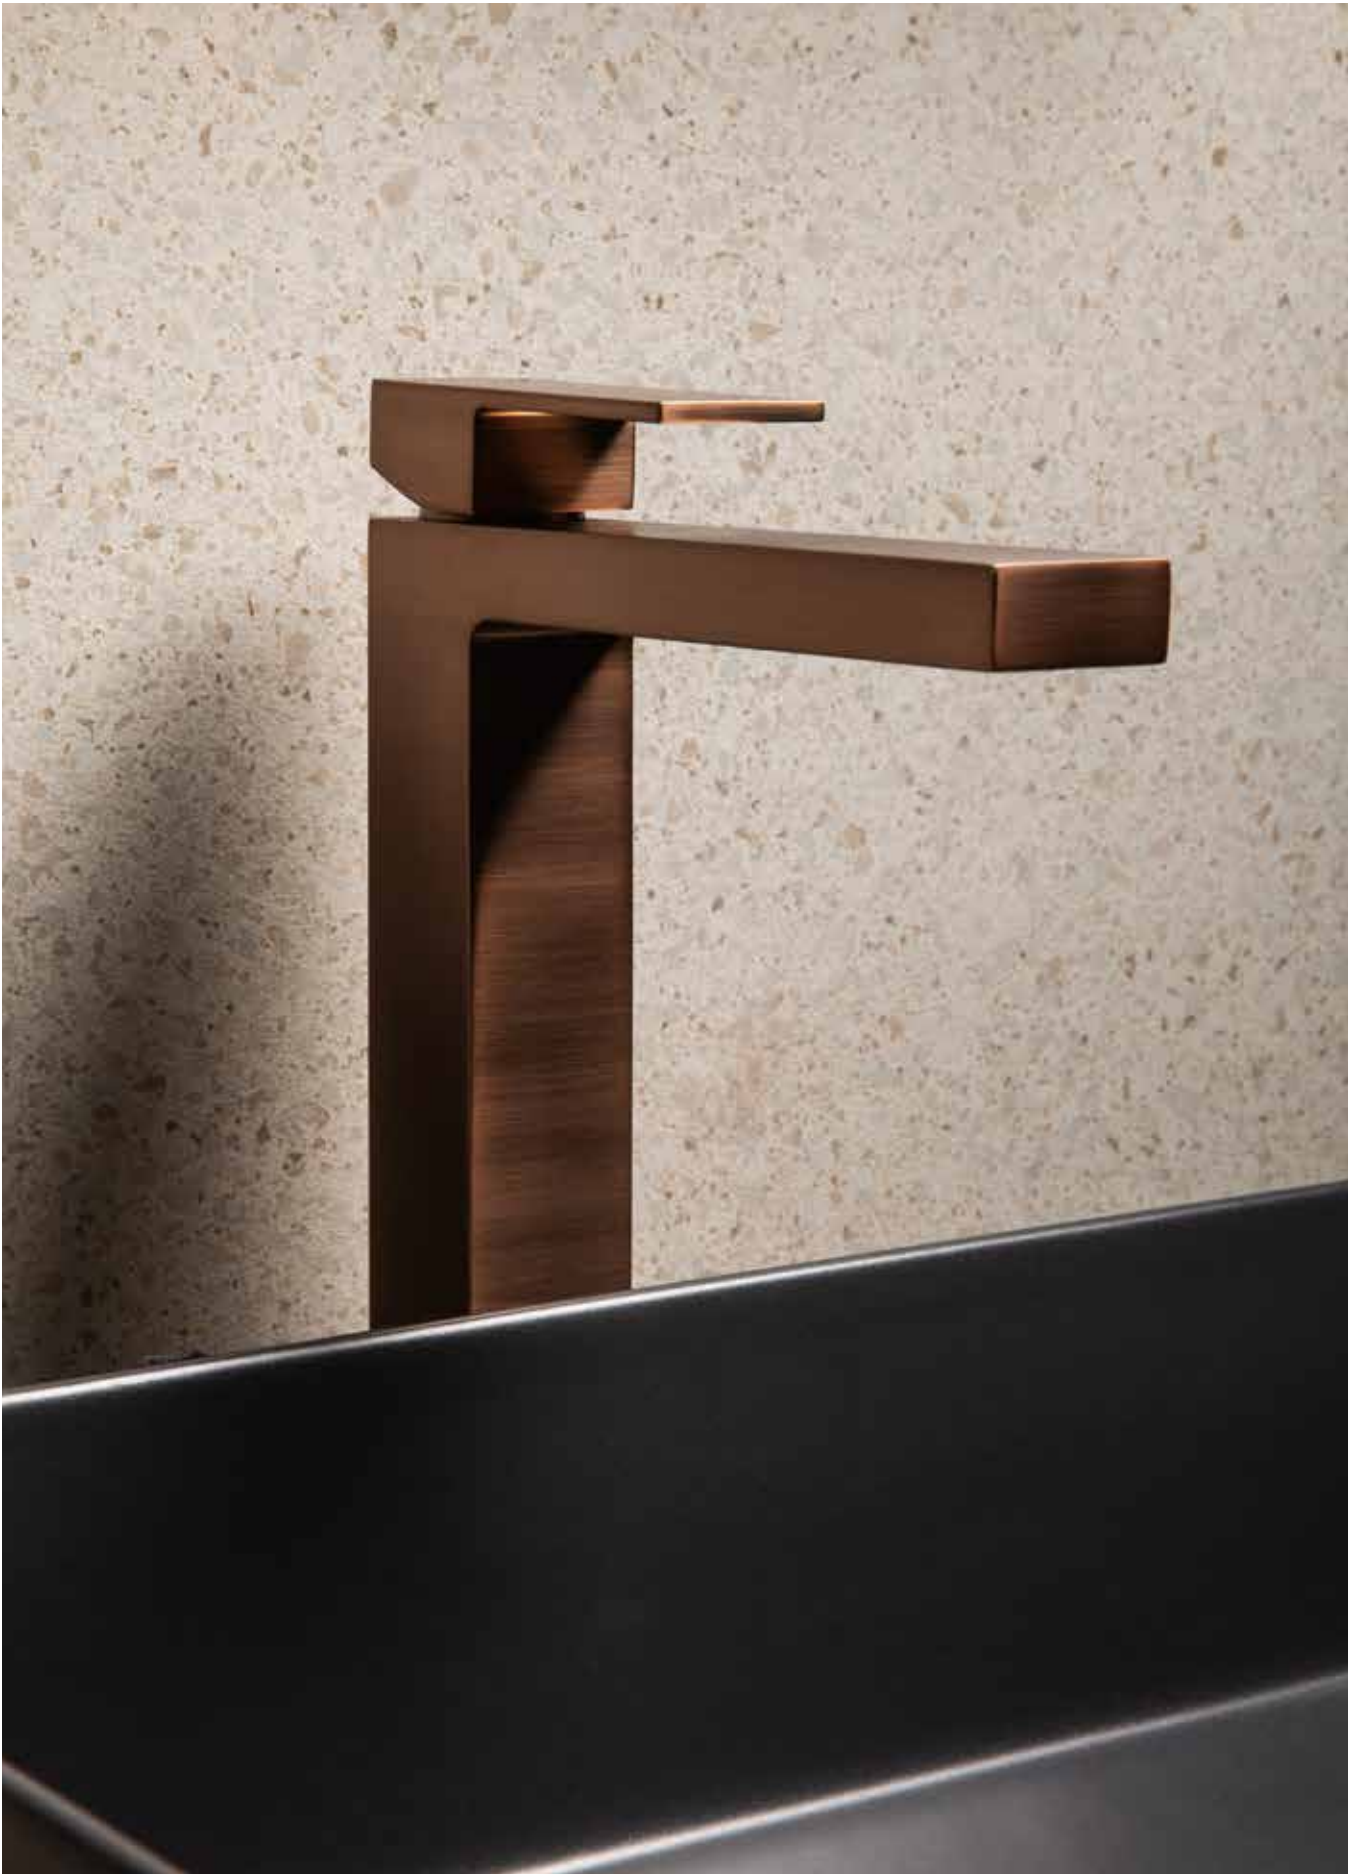

NB

Brushed Nickel

AN

Anthracite

MEZZANINE

Mono Basin Mixer
with Pop-up Waste
with 1/2" Flexible Pipes
Min. Operating Pressure 0.5 bar LP

		₪	US\$
BDM-MEZ-301-B-XXX	CP	995.00	271.00
	NB, SBZ	1310.00	357.00
	BUR, OYS	1505.00	410.00