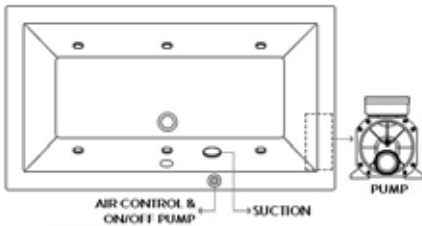

SPA BATHS

Corsair Grande

Inset Bathtub
with Overflow
1800 x 1000 x 420 mm
White

Recommended Waste BDP-WBT-110-90U-B- (Bath Pop-up Waste)

		₹	US$
BDB-COR-G880-WH	Inset Bathtub	3310.00	902.00
BDW-COR-G6A20-WH	with Whirlpool System 6A	8845.00	2410.00
BDW-COR-G6B21-WH	with Whirlpool System 6B	10460.00	2850.00
BDW-COR-G6E21-WH	with Whirlpool System 6E	14485.00	3947.00
BDW-COR-G6ESF21-WH	with Whirlpool System 6ESF	19185.00	5228.00
BDB-LEG-A540-A-BK	Leg Set (Not Required with Whirlpool)	205.00	56.00

BATHING &
WELLNESS

System 6A - Standard Whirlpool

6 Self-Draining Whirlpool Jets, Pneumatic Control Switch

System 6B - Deluxe Whirlpool

6 Self-Draining Whirlpool Jets, Pneumatic Control Switch, 2 Back & 2 Feet Jets, Underwater Lighting

System 6E - Deluxe SPA

6 Self-Draining Whirlpool Jets, Pneumatic Control Switch, 2 Back & 2 Feet Jets, Underwater Lighting, 12 Spa Air Jets on Bathtub Base

System 6ESF - Deluxe Spa

6 Self-Draining Whirlpool Jets, 12 Spa Air Jets on the Bathtub Base, Electronic Control Switch, 2 Back & 2 Feet Jets, Underwater Lighting

All bathtubs supplied as standard without tap holes and without leg set

All whirlpools require access panel and air ventilation. Relocation of pump and blower from right or left based on site condition (on special request from client).

All whirlpool and SPA systems have dry run protection / All whirlpool systems are supplied with leg sets.

BAGNODESIGN recommends the use of a qualified electrician for all installations.

For additional BAGNODESIGN Bath Waste options see page 502.

* ONE YEAR GUARANTEE SERVICE CONTRACT AVAILABLE