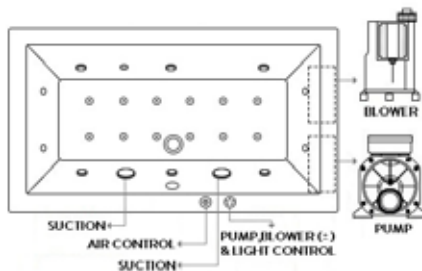

System 6ESF - Deluxe Spa

6 Self-Draining Whirlpool Jets, 12 Spa Air Jets on the Bathtub Base, Electronic Control Switch, 2 Back & 2 Feet Jets, Underwater Lighting