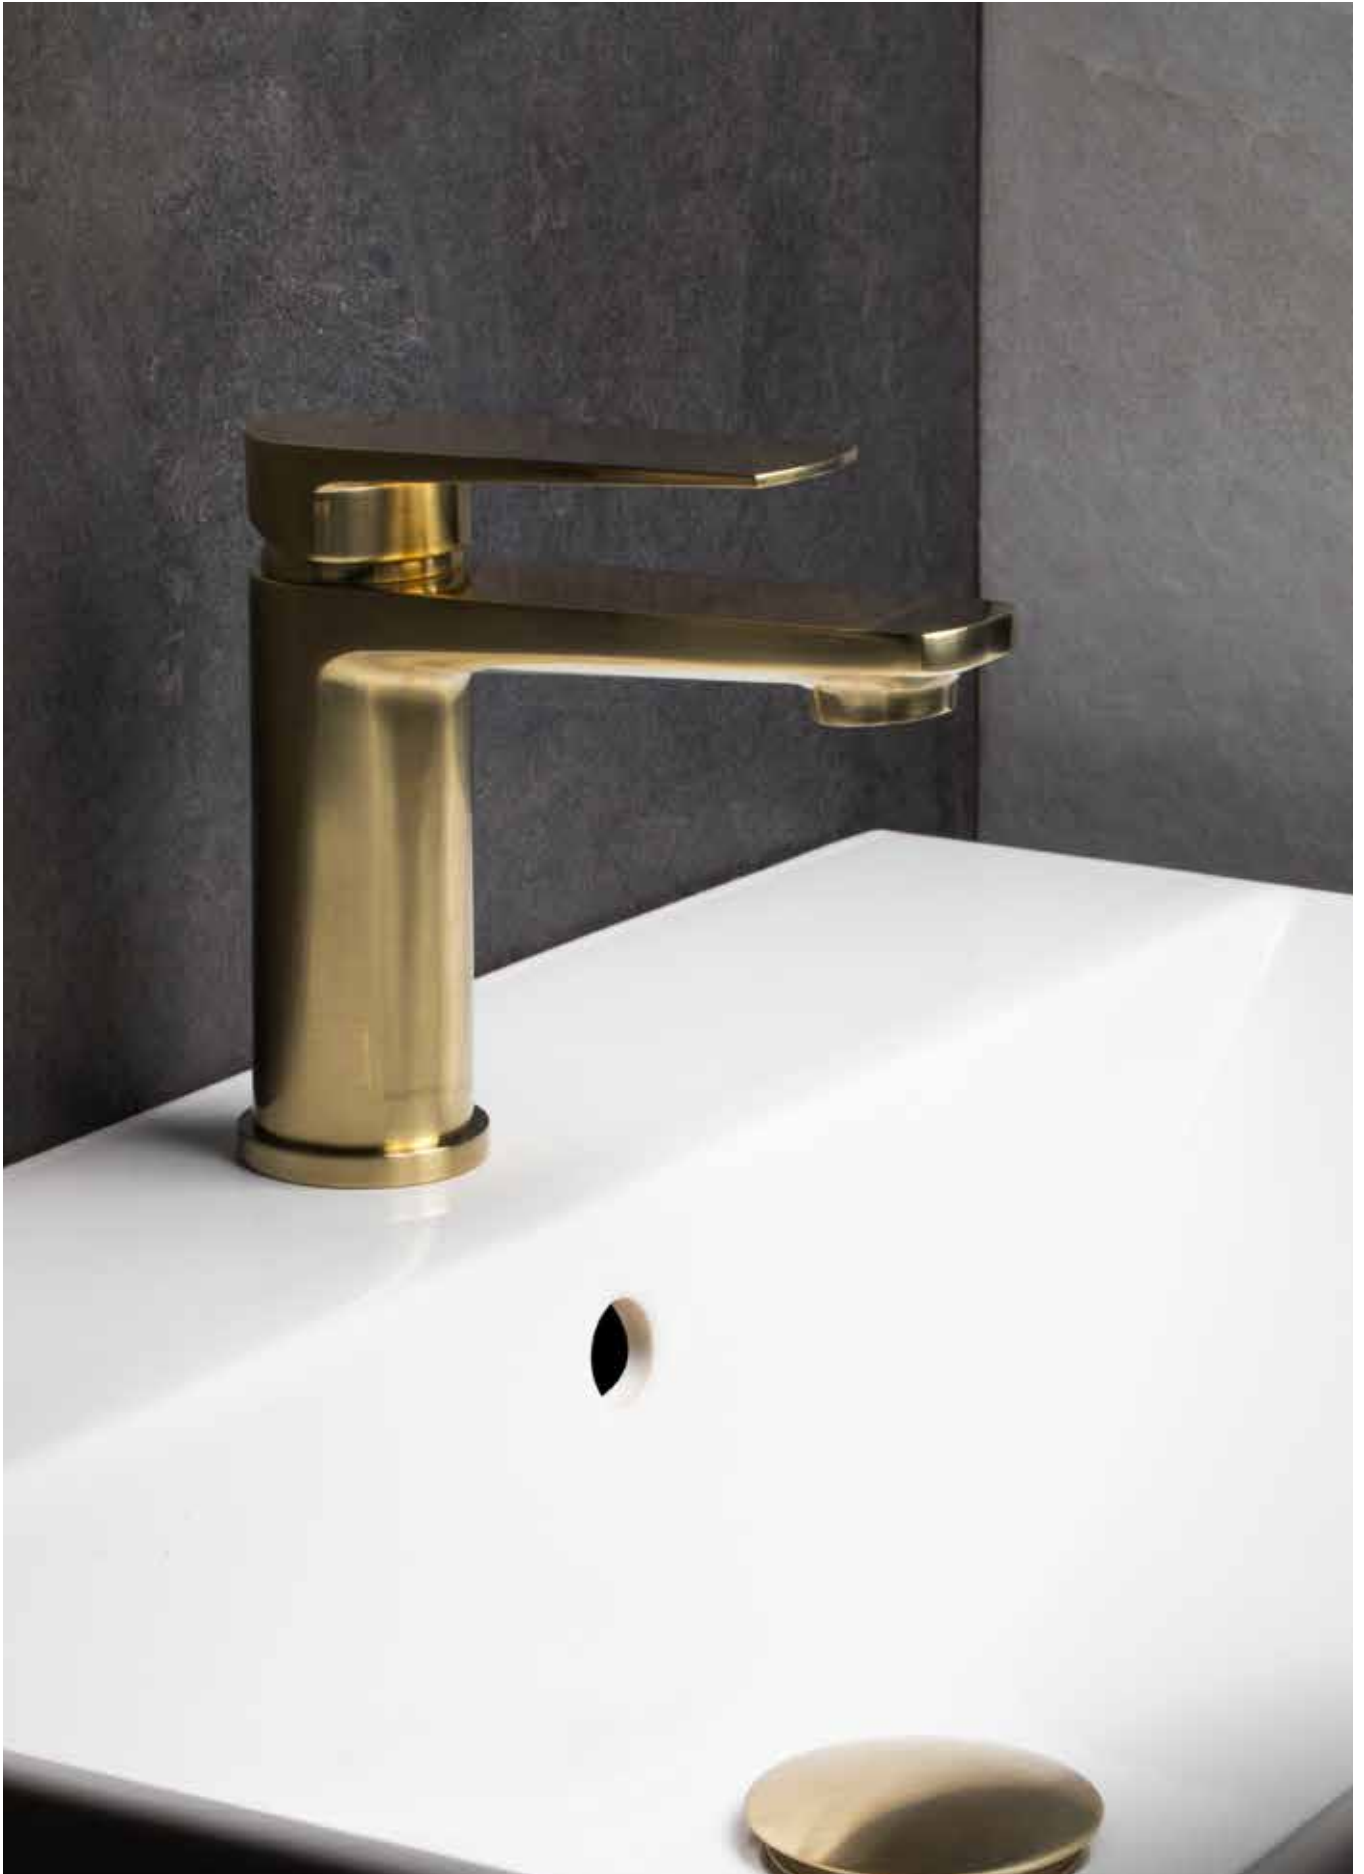

Concealed 2 Outlet/ 2 Handle
Thermostatic Shower Mixer
Min. Operating Pressure 0.5 bar LP

		₪	US$
BDM-UNI-T302SS-B-XXX	Trim Part		
	CP	325.00	89.00
	NB	635.00	173.00
	SBZ	1015.00	277.00
	BUR, OYS	1090.00	297.00
BDM-UNI-T302-CON-B	Concealed Part	1000.00	272.00

Concealed 3 Outlet/ 3 Handle
Thermostatic Shower Mixer
Min. Operating Pressure 0.5 bar LP

		₪	US$
BDM-UNI-T303SS-B-XXX	Trim Part		
	CP	490.00	134.00
	NB	900.00	245.00
	SBZ	1340.00	365.00
	BUR, OYS	1435.00	391.00
BDM-UNI-T303-CON-B	Concealed Part	1170.00	319.00

Exposed Bath Shower Mixer
without Shower Kit
Min. Operating Pressure 1.0 bar MP

		₪	US$
BDM-MEZ-325-XXX	CP	595.00	162.00
	NB	715.00	195.00
	SBZ	810.00	221.00
	BUR, OYS	865.00	236.00

Concealed Shower Mixer
Min. Operating Pressure 0.5 bar LP

		₪	US$
BDM-MEZ-E410-B-XXX	Trim Part		
	CP	210.00	57.00
	NB, SBZ	360.00	98.00
	BUR, OYS	505.00	138.00
BDM-MIX-C410-TI	Concealed Part	445.00	121.00

Concealed Shower Mixer
with Diverter
Min. Operating Pressure 1.0 bar MP

		₪	US$
BDM-MEZ-E411-B-XXX	Trim Part		
	CP	555.00	151.00
	NB, SBZ	740.00	202.00
	BUR, OYS	950.00	259.00
BDM-MIX-C411-TI	Concealed Part	690.00	188.00

Concealed 3 Way Diverter
Min. Operating Pressure 1.0 bar MP

		₪	US$
BDM-MEZ-430-B-XXX	CP	500.00	136.00
	NB, SBZ	605.00	165.00
	BUR, OYS	695.00	189.00

Wall Mounted Bath Spout
Length 200 mm
Min. Operating Pressure 2.0 bar MP

		₪	US$
BDM-MEZ-307-B-XXX	CP	500.00	136.00
	NB, SBZ	675.00	184.00
	BUR, OYS	775.00	211.00

Wall Mounted Shower Head
with 2 Functions
Rain and Waterfall
with 1/2" Connection
Stainless Steel Grade 304
266 x 600 x 120 mm
Min. Operating Pressure 3 bar HP

Requires Shower Mixer with Diverter

		₪	US$
BDD-MEZ-515-XXX	CP	2200.00	599.00
	NB	2355.00	642.00
	BUR, OYS, SBZ	2840.00	774.00

For Showering Accessories see pages 213-239.

recommended accessories
Mezzanine (Page 393)

FINISHES: (Replace XXX with colour suffix when ordering)