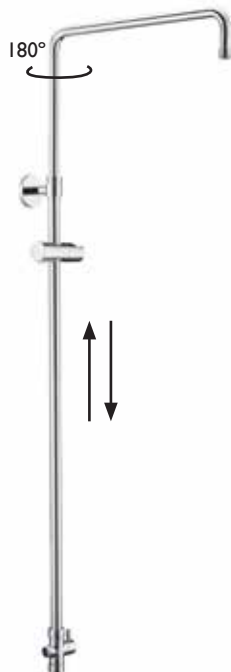

SHOWER COLUMNS

SHOWERING

BAGNOSPA
Universal Swivel Shower Column
with Integral Diverter
Height Adjustable from 880-1110 mm
with 3/4" Connection
113 x 398 x 1110 mm
Min. Operating Pressure 1.5 bar MP

To be used with an Exposed Shower Mixer only

		₹	US$
BDD-SPA-502-XXX	CP	985.00	268.00
	MB	1275.00	347.00
	NB	1425.00	388.00
	A-OYS	1815.00	495.00

FINISHES: (Replace XXX with colour suffix when ordering)

RECOMMENDED SHOWERING ACCESSORIES

SHOWER HEAD options see pages 221-222.

HAND SHOWERS & HOSES see pages 230-232.