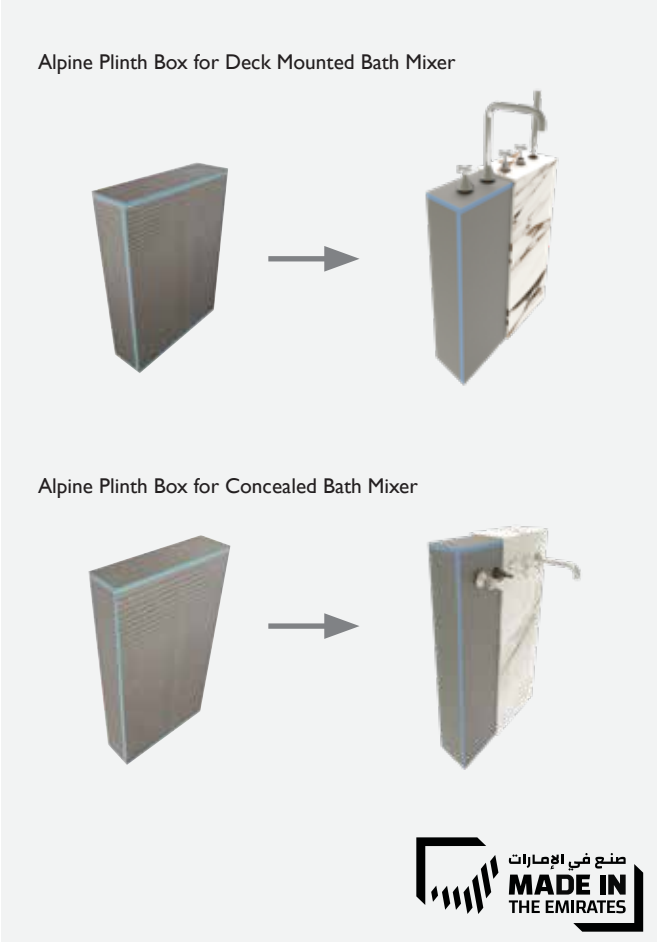

Plain Plinth Boxes for Deck Mounted Bath Mixers
560 x 160 x 600 mm

BDF-ALP-PLN050-A	Grey	1065.00	US$ 290.00

Plain Plinth Boxes for Deck Mounted Bath Mixers
560 x 160 x 750 mm

BDF-ALP-PLN075-A	Grey	1365.00	US$ 372.00

Plain Plinth Boxes for Concealed Bath Mixers
560 x 160 x 1000 mm

BDF-ALP-PLN100-A	Grey	1760.00	US$ 480.00

Plinth boxes are supplied with no tap holes.