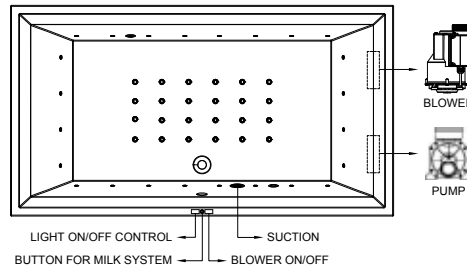

Luxury SPA Whirlpool + Milk System

Luxury Spa System + Milk System with 24 Spa Jets, 24 Chromotherapy Lights, Self Clean System, Dry Run Protection, 700-850W Blower, with Electronic Control Switch