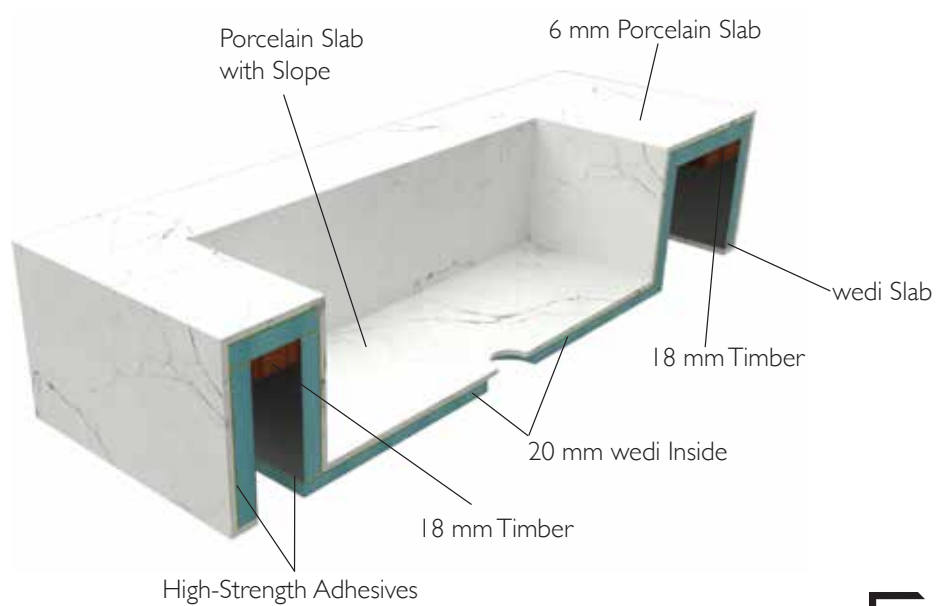

SECTIONAL DETAILS

Wedi Core
Porcelain Slab Surface
without Overflow