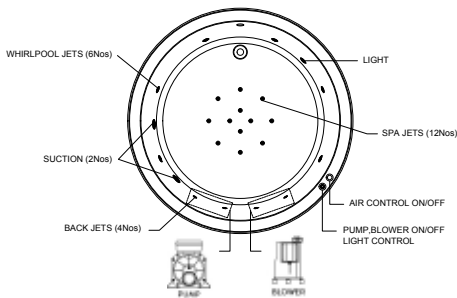

System 6ESF - Super Deluxe SPA

6 Self-Draining Super Flat Whirlpool Jets, Electronic Control Switch, 4 Back Jets, Underwater Lighting, 12 Spa Air Jets on Bath Tub Base