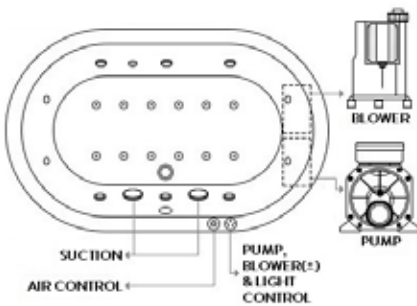

System 6ESF - Super Deluxe SPA

6 Self-Draining Super Flat Whirlpool Jets, Electronic Control Switch, 2 Back & 2 Feet Jets, Underwater Lighting, 12 Spa Air Jets on Bath Tub Base