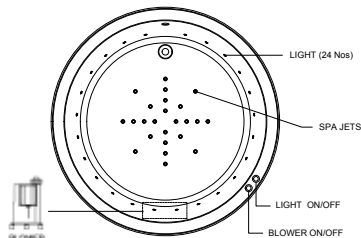

System LUXS19 - Luxury SPA

Luxury SPA System with 24 Spa Air Jets and 24 Chromotherapy Lights, with Electronic Touch Controls