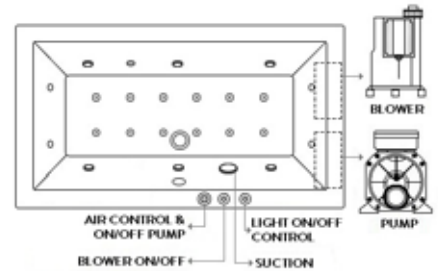

SPA BATHS

Corsair Grande

Inset Bathtub
with Overflow
1800 x 1000 x 420 mm
White

Recommended Waste BDP-WBT-110-90U-B- (Bath Pop-up Waste)

		₹	US$
BDB-COR-G880-WH	Inset Bathtub	3310.00	902.00
BDW-COR-G6A20-WH	with Whirlpool System 6A	8845.00	2410.00
BDW-COR-G6B21-WH	with Whirlpool System 6B	10460.00	2850.00
BDW-COR-G6E21-WH	with Whirlpool System 6E	14485.00	3947.00
BDW-COR-G6ESF21-WH	with Whirlpool System 6ESF	19185.00	5228.00
BDB-LEG-A540-A-BK	Leg Set (Not Required with Whirlpool)	205.00	56.00

BATHING &
WELLNESS

System 6A - Standard Whirlpool

6 Self-Draining Whirlpool Jets, Pneumatic Control Switch

System 6B - Deluxe Whirlpool

6 Self-Draining Whirlpool Jets, Pneumatic Control Switch, 2 Back & 2 Feet Jets, Underwater Lighting

System 6E - Deluxe SPA

6 Self-Draining Whirlpool Jets, Pneumatic Control Switch, 2 Back & 2 Feet Jets, Underwater Lighting, 12 Spa Air Jets on Bathtub Base

System 6ESF - Deluxe Spa

6 Self-Draining Whirlpool Jets, 12 Spa Air Jets on the Bathtub Base, Electronic Control Switch, 2 Back & 2 Feet Jets, Underwater Lighting

All bathtubs supplied as standard without tap holes and without leg set

All whirlpools require access panel and air ventilation. Relocation of pump and blower from right or left based on site condition (on special request from client).

All whirlpool and SPA systems have dry run protection / All whirlpool systems are supplied with leg sets.

BAGNODESIGN recommends the use of a qualified electrician for all installations.

For additional BAGNODESIGN Bath Waste options see page 502.

* ONE YEAR GUARANTEE SERVICE CONTRACT AVAILABLE