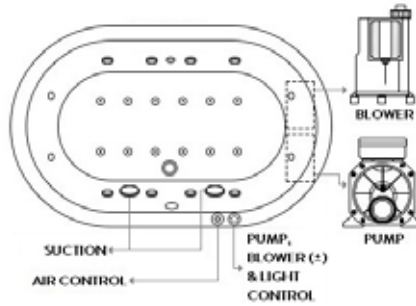

System 8ESF - Deluxe Spa

8 Self-Draining Super Flat Whirlpool Jets, Electronic Control Switch, 2 Back & 2 Feet Jets, Underwater Lighting, 12 SPA Air Jets