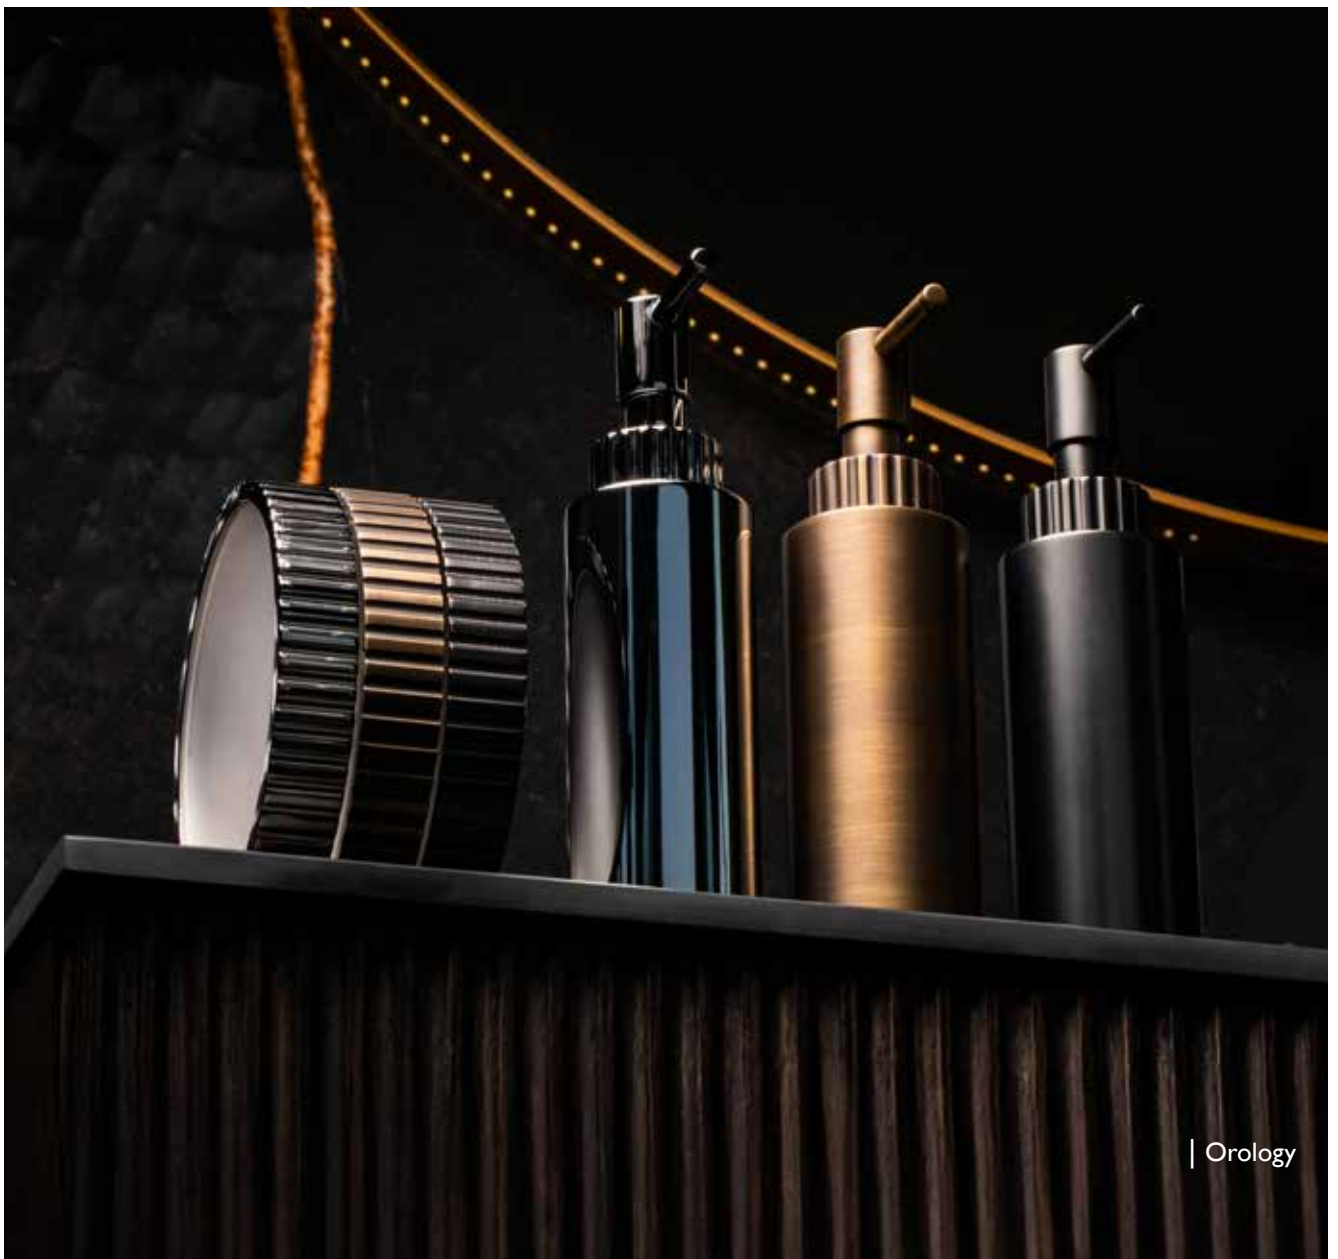

Providing those all-important final touches to a bathroom, our comprehensive accessories include all the necessities. New Carlyle and Fonteyn accessories bring sophisticated style, with the colourfully coordinating Toko Flavours and the all-new Ginza range completing the portfolio as well as the established Bristol and Orology ranges.

Discover soap dishes and dispensers, toilet roll and brush holders, bath racks, shower baskets, towel rails, robe hooks, magnifying mirrors and accessory packs. Take luxury to the next level with electric towel rails, to warm up robes and towels prior to bathing.

All products are manufactured to European industry standards. Enjoy up to a 10-year guarantee.