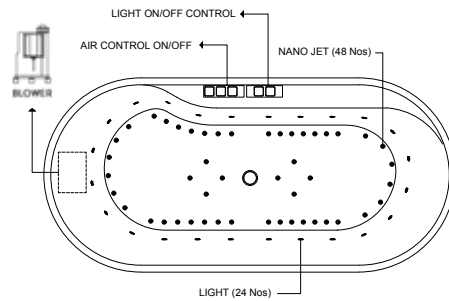

System Luxury SPA

Luxury SPA System with 24 Spa Air Jets and 24 Chromotherapy Lights,
with Electronic Touch Controls

System Lightstream

48 Nano Air Jets, 24 Chromotherapy Lights with Electronic Control
Switch