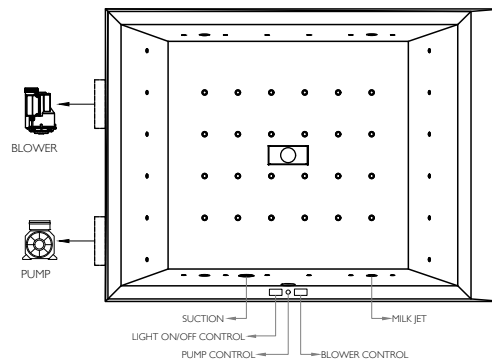

Luxury SPA Whirlpool + Milk System

Luxury Spa System + Milk System with 24 Spa Jets, 24 Chromotherapy Lights, Self Clean System, Dry Run Protection, 700-850W Blower, with Electronic Control Switch

All bathtubs supplied as standard without tap holes.

All whirlpools require access panel and air ventilation. Relocation of pump and blower from right or left based on site condition (on special request from client).

All whirlpool and SPA systems have dry run protection / All whirlpool systems are supplied with leg sets.

BAGNODESIGN recommends the use of a qualified electrician for all installations.

* ONE YEAR GUARANTEE SERVICE CONTRACT AVAILABLE