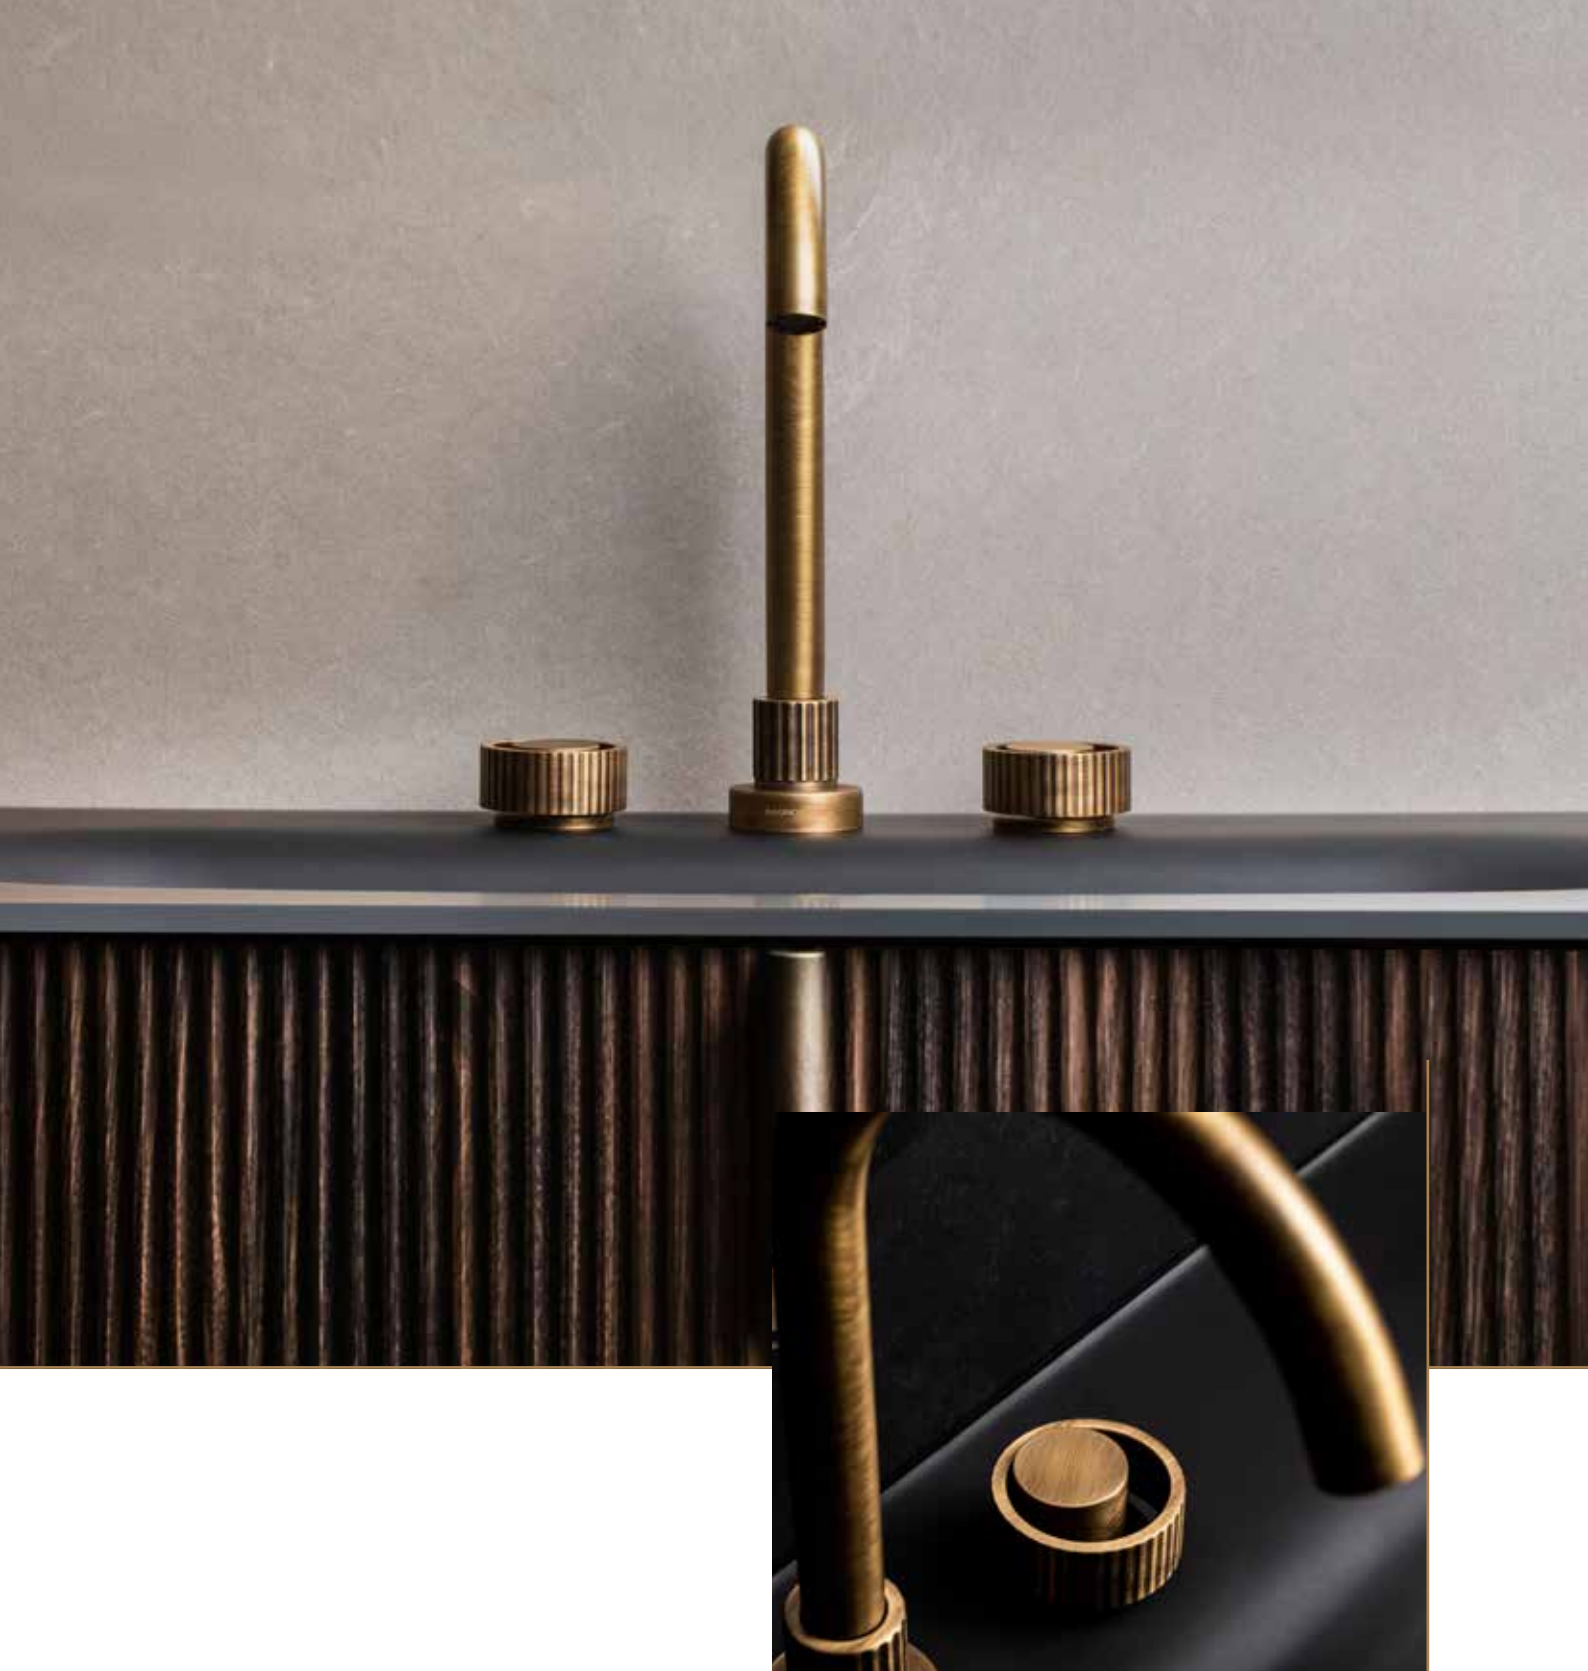

OROLOGY

Contemporary, cosmopolitan and crafted to perfection. Versatile features convey a sense of understated luxury, allowing variations and combinations to maintain a timeless yet contemporary elegance.