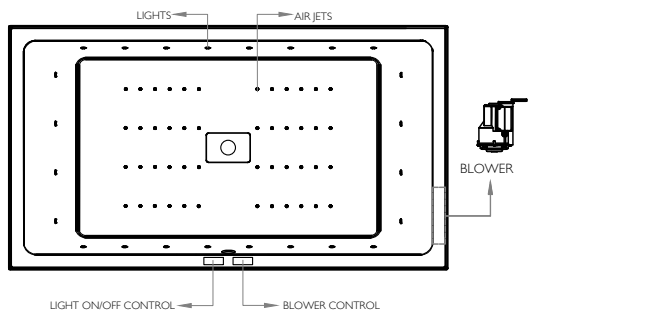

FINISHES: (Replace XXX with colour suffix when ordering)

White

Matt White

System Lightstream

48 Nano Air Jets, 24 Chromotherapy Lights with Electronic Control Switch

System Luxury SPA

Luxury SPA System with 24 Spa Air Jets and 24 Chromotherapy Lights, with Electronic Touch Controls